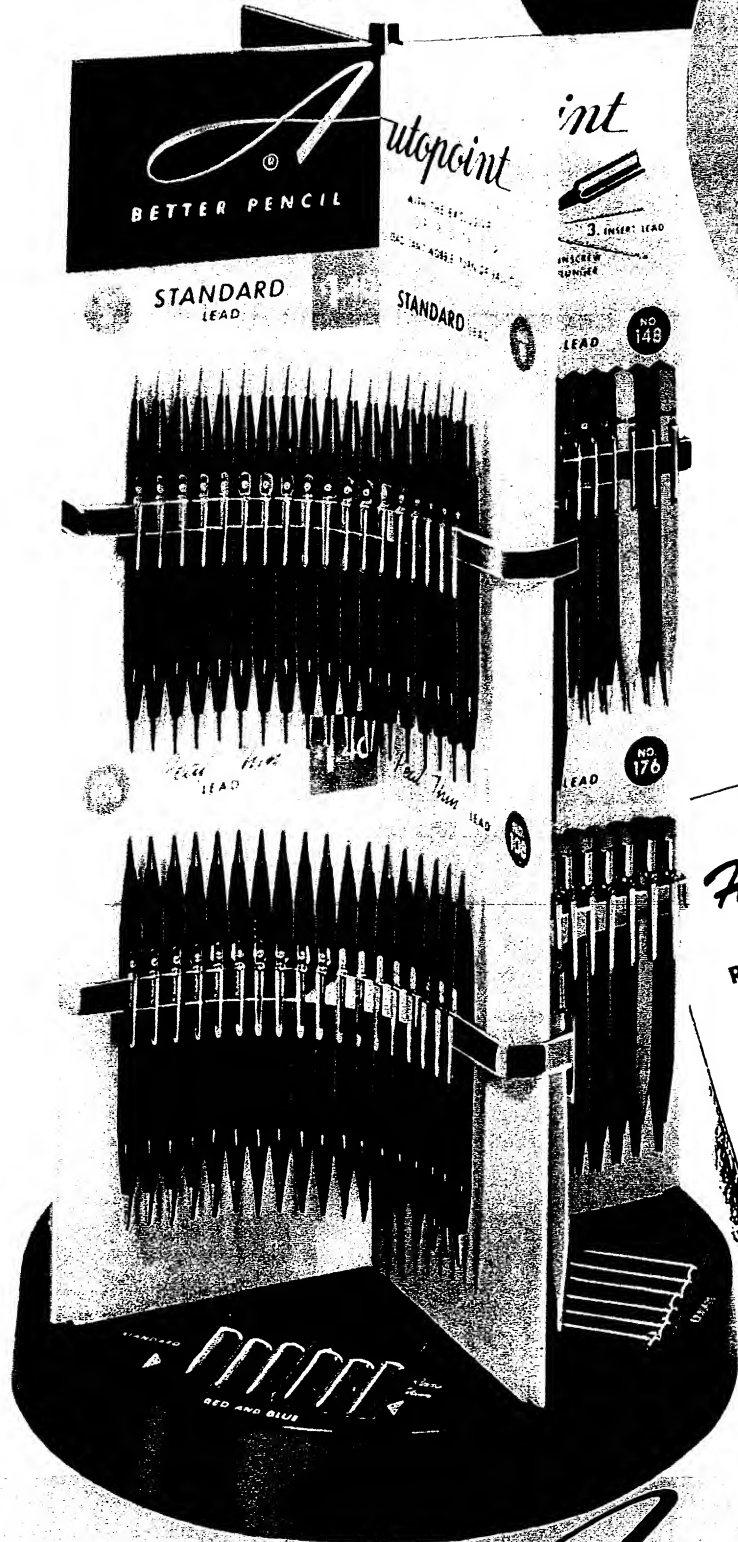

Round and Round they go-
Watch your pencil Sales Grow!

Autopoint
PRESENTS THE
SELLIN' SUZAN
A NEW REVOLVING COUNTER
MERCHANDISER

**OFFERED ON A DEAL
THAT CAN'T BE BEAT!**

Here's What You Get -

RETAIL VALUE PENCILS.....	$157.50
Leads and Erasers FREE.....	7.20
TOTAL VALUE.....	$164.70
RETAIL LIST ONLY... $157.50	
LESS USUAL DISCOUNTS	
PLUS!	
$25.00 REFILLABLE	
SELLIN' SUZAN	
Display FREE!	

Autopoint
COMPANY

See other side for full listing of items contained in the display